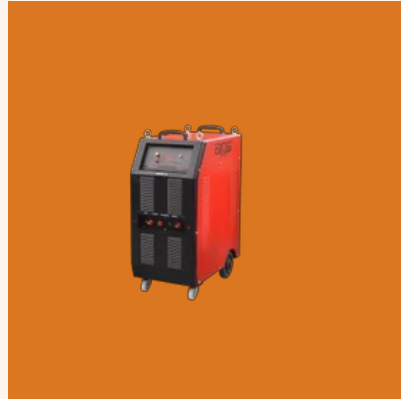

Welding Generator 220 A

Welding Generator 180A

Welding Generator 300A

Electric Welding Generator

AIR PLASMA CUTTING MACHINE

Product Range

Plasma Cutting Machine
Rhino 300A Inverter APS
Brand

Plasma Cutting Machine
Rhino 200A Inverter APS
Brand