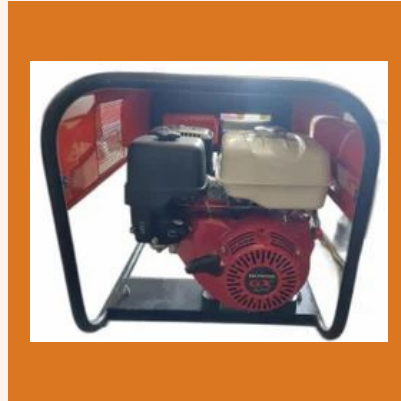

Welding Generator 180A